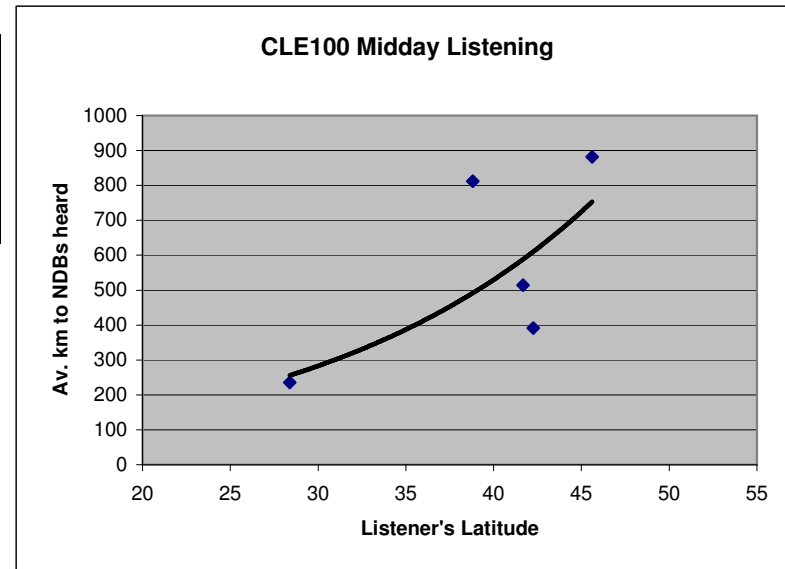

Midday Listening (Winter) - Average distance heard vs Listener's Latitude

The very low midday sun at high latitudes in winter means that reception can occur over quite long distances. To make the following table and the corresponding chart, I used 'midday' loggings between 15:00 and 21:00 UTC. Closeness of listeners to the sea would also have a major influence on the average distances heard.

If the Latitude of the NDBs were also taken into account, the effect would be more pronounced.

Listener	Lat.	Avg km	NDBs
USA OR sr	45.6	882	100
USA CA bc	38.8	812	45
USA MA cb	41.7	514	100
USA MI ar	42.3	392	100
USA FL jy	28.4	236	29

Example: Steve's Latitude is about 45.6 degrees and his 100 reports gave an average distance between him and the beacons heard of 882 km.

The results would have been more significant if more listeners had sent midday logs and if all of them had been able to make close to 100 midday loggings.